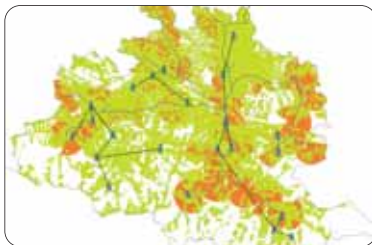

Field studies

- Needs analysis
- Topography
- Site research
- Radio cell planning
- Site selection

After a detailed needs analysis, a topographic study of the territory using 3D topography software determines the high points that can be used as distribution sites. RF modeling of the areas is then performed to confirm good coverage of the territory.

The detailed planning of NOMOTECH enables full territory coverage.