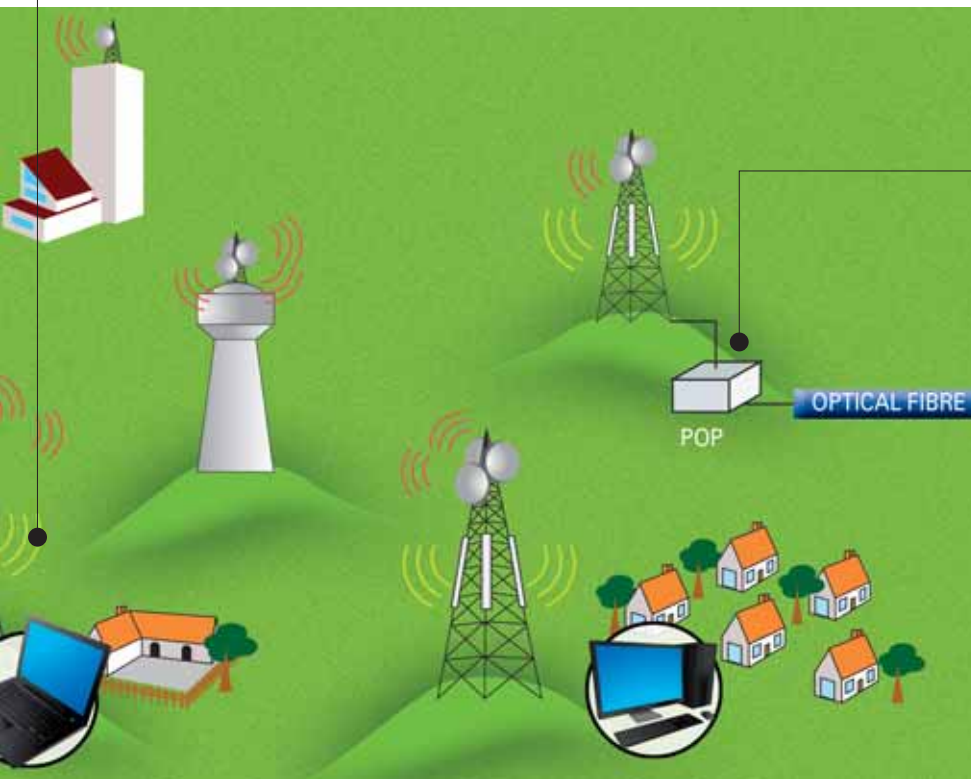

Hotspots and Mesh networks

Endowed with dynamic routing features and supporting legal intercept, the NOMOTECH system is designed for use in Hotspot environments, notably in ports and tourist zones. Anyone equipped with a Wifi compatible terminal (portable PC, PDA, GSM/Wifi telephone) can connect as a nomadic user, with flexible subscription billing.

Ultra high-speed radio bridges

The NOMOTECH equipment enables reliable & secure connections between remote sites tens of kilometers apart, with speeds up to 100 Mbps. These radio bridges can be hot-standby protected and encrypted; they also allow high-speed Internet connections in isolated locations, replacing more expensive and slow-to-install cabled networks.

To make Universal Broadband access a reality now

IDYLE Telecom
West-TELECOM

Serving broadband-less areas

The NOMOTECH infrastructures are ideal for covering broadband-less areas (e.g.: remote countryside, villages, mountain regions), offering everyone the possibility to take advantage of broadband. For example, in the rural Manche area in NW France, nearly 100 % of the population now enjoys high-speed Internet connectivity. Particularly quick to implement, NOMOTECH solutions allow more operators to benefit from an excellent return on their investment. Use of common standard (802.11) Wifi base stations allows customers to connect using standard low-cost Wifi terminals or CPE.

Operation and Supervision

NOMOTECH has developed a system of custom-made solutions for operators in order to supervise and run infrastructures, with the aim of guaranteeing optimal quality of service and performance for network users